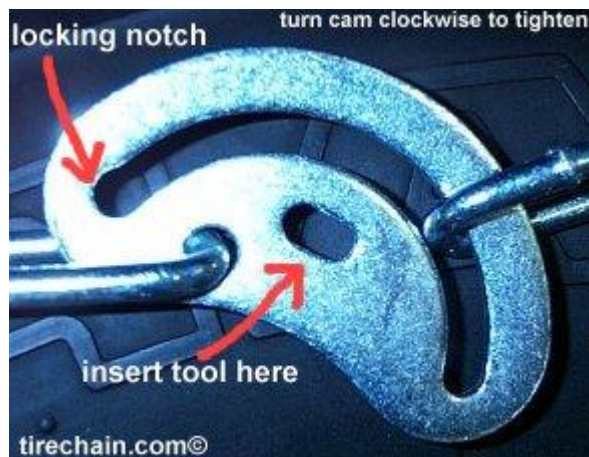

The CHAINMAN Ltd

Specialist Rigging and Lifting Supplies

ph: +64 3 366 1528 | fax: +64 3 366 1573 | email: sales@chainman.co.nz

HD LADDER TYRE CHAINS C/W V-BAR & CAMS

TRUCK & BUS – 28 & 32 SERIES - SINGLE & DUAL

NOTE: Some larger size chains do not have the V-Bar or cams, chains without cams will require rubber tensioners.

The Chainman Ltd, Unit 1/1 Cass Street, Sydenham, Christchurch
Ph:03 3661528 Fax:03 3661573
Email: sales@chainman.co.nz
www.chainman.co.nz